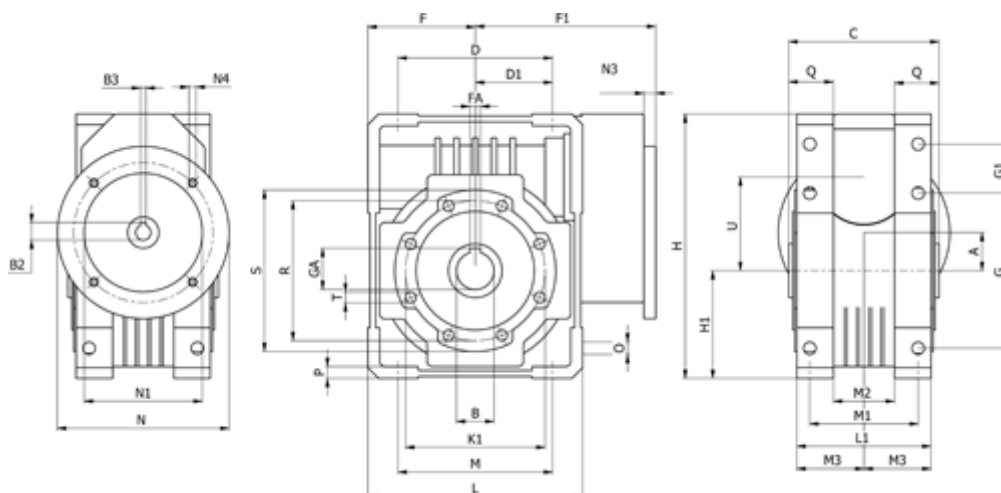

# Data Sheet

Article number: 3921110060735

Description: Worm gear  
WR 110-U-60-90B5, without lubrication

## Measures

A = 110.10	F = 125	L = 250	N2 = 130	T = M12x19
B = 42	F1 = 204	L1 = 143	N3 = 0.0	U = 130
B1 E7 = 24	FA = 12	M = 184	N4 = M10x15	
B2 = 27.3	G = 184	M1 = 115	O = 14.0	
B3 H9 = 8	G1 = 58.0	M2 = 69	P = 14	
C = 155	GA = 45.3	M3 = 73.0	Q = 45	
D = 174.0	H = 308.0	N = 200	R = 165	
D1 = 82.0	H1 = 125.0	N1 = 165	S = 200	